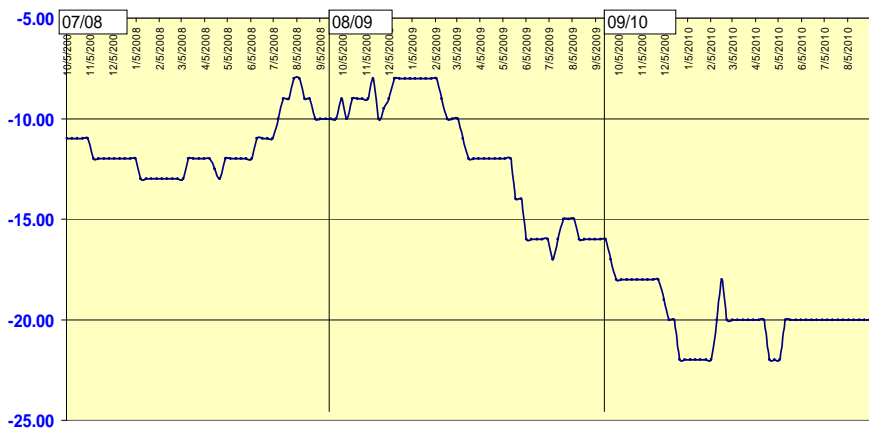

Washed Brazil FOB- Prompt Ship

Hard Bean Perus Differentials

HB Peru FOB- Prompt Ship

Washed Vietnam Differentials

Washed Vietnam Arabica FOB- Prompt Ship

Older Certs Differentials

Older Certified XW- Prompt Ship