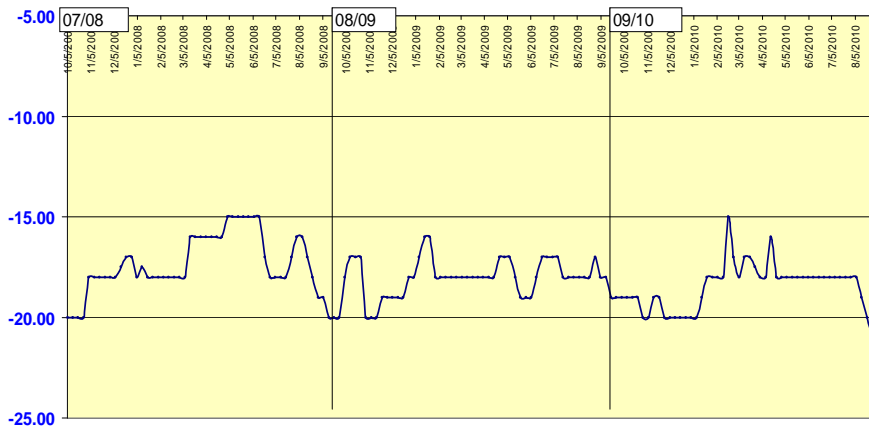

Washed Brazil FOB- Prompt Ship

Hard Bean Perus Differentials

HB Peru FOB- Prompt Ship

Washed Vietnam Differentials

Washed Vietnam Arabica FOB- Prompt Ship

Older Certs Differentials

Older Certified XW- Prompt Ship