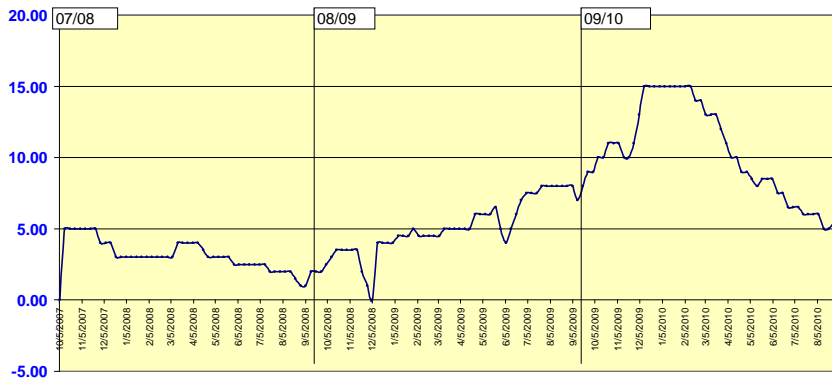

Conillon Differentials

Conillon 5/6 SC13 XW- Prompt Ship

EK One Differentials

EK One Prompt XW- Prompt Ship

Vietnam Robusta Differentials

Vietnam G2 Prompt XW- Prompt Ship