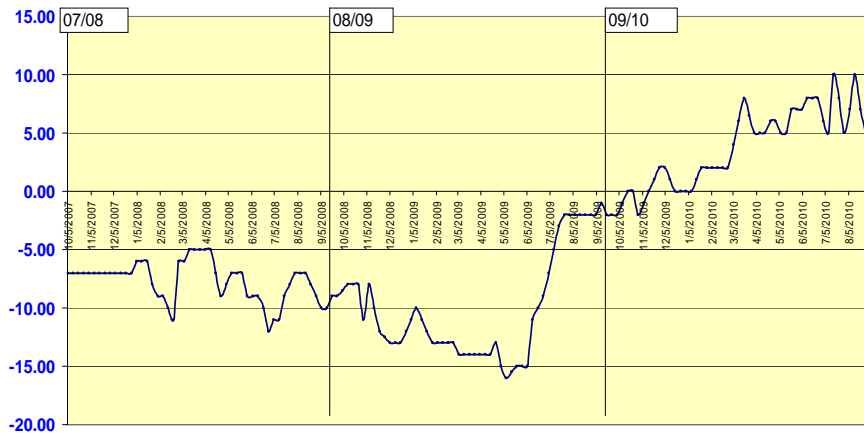

Washed Brazil Differentials

Washed Brazil FOB- Prompt Ship