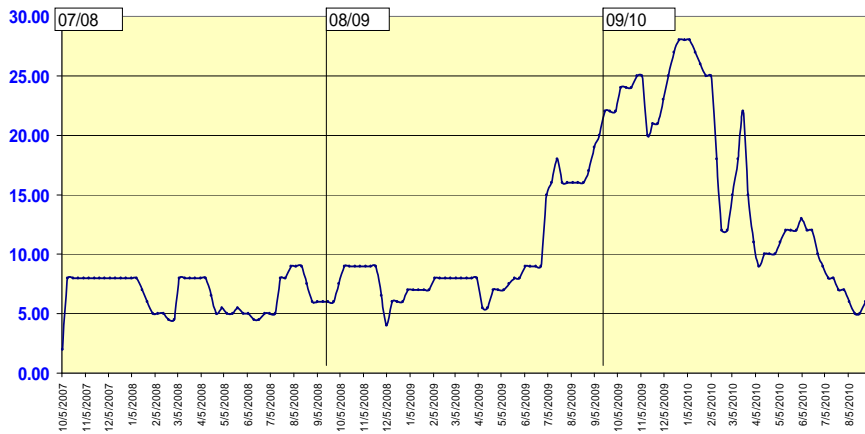

Conillon Differentials

Conillon 5/6 SC13 XW- Prompt Ship