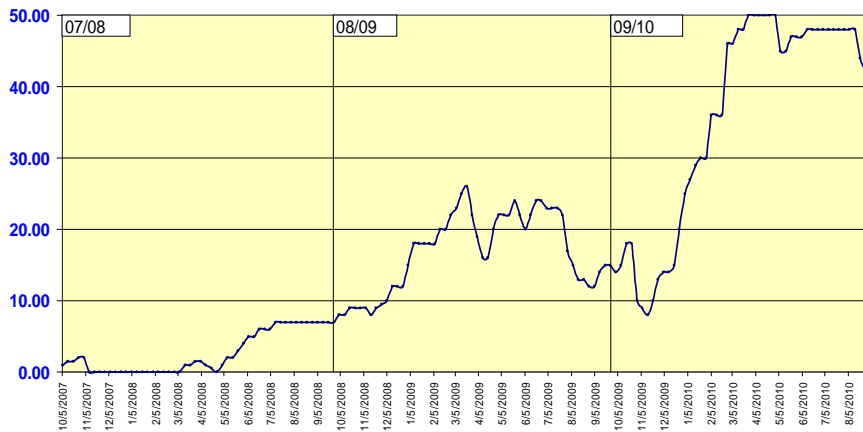

Sept - 2010 Basis Chart Presentation

Colombian Differentials

UGQ Col FOB- Prompt Ship

Hard Bean Guat Differentials

HB Guat FOB- Prompt Ship

PW Mexicans Differentials

PW Mexican FOB- Prompt Ship

Washed Brazil Differentials