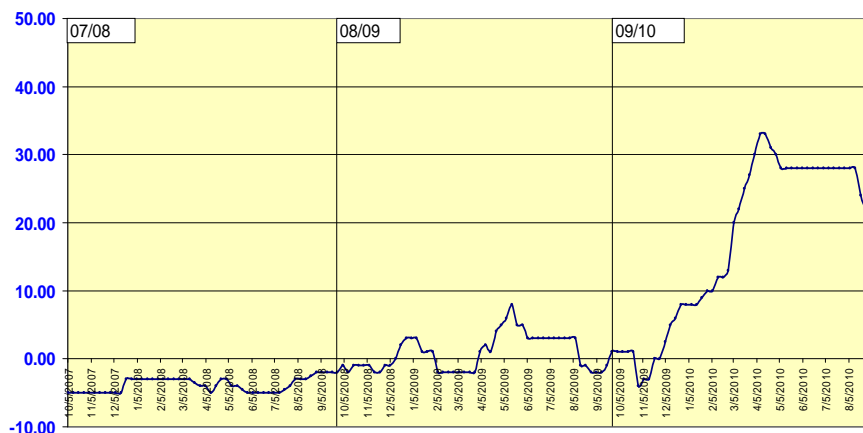

Sept - 2010 Basis Chart Presentation

Colombian Differentials

UGQ Col FOB- Prompt Ship

Hard Bean Guat Differentials

HB Guat FOB- Prompt Ship

PW Mexicans Differentials

PW Mexican FOB- Prompt Ship

Washed Brazil Differentials