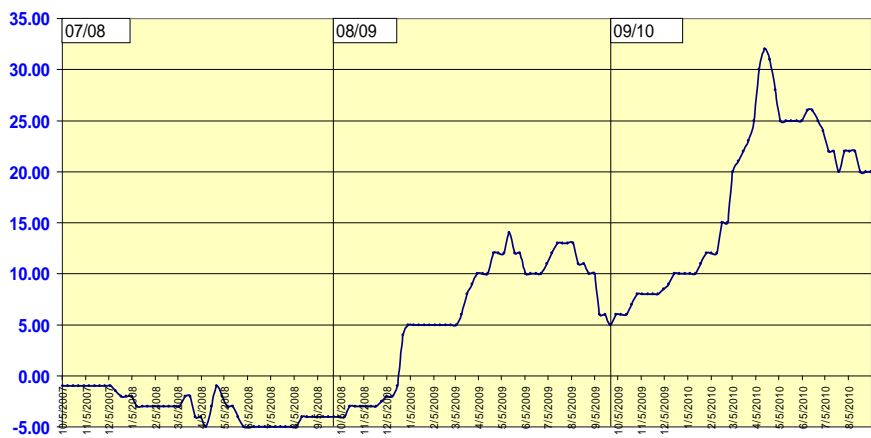

Hard Bean Perus Differentials

HB Peru FOB- Prompt Ship